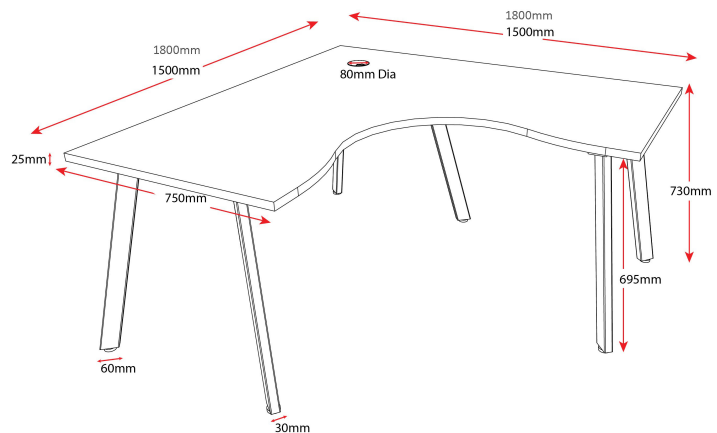

PRODUCT DESCRIPTION

Workstation

Fixed height workstation

Splayed leg 60mm x 30mm

Powdercoated under frame

Adjustable leveling Feet

EO Rated 25mm Thick top with cable access hole

Top available in Natural White or Natural Oak

AFRDI Certified

5 Year Warranty

DIMENSIONS

Worktop Height

730mm

Worktop Sizes

1500 x 1500 x 750mm

1800 x 1500 x 750mm

1800 x 1800 x 750mm

Natural Oak Top
Black Satin Frame

Natural Oak Top
White Satin Frame

Natural White Top
Black Satin Frame

Natural White Top
White Satin Frame